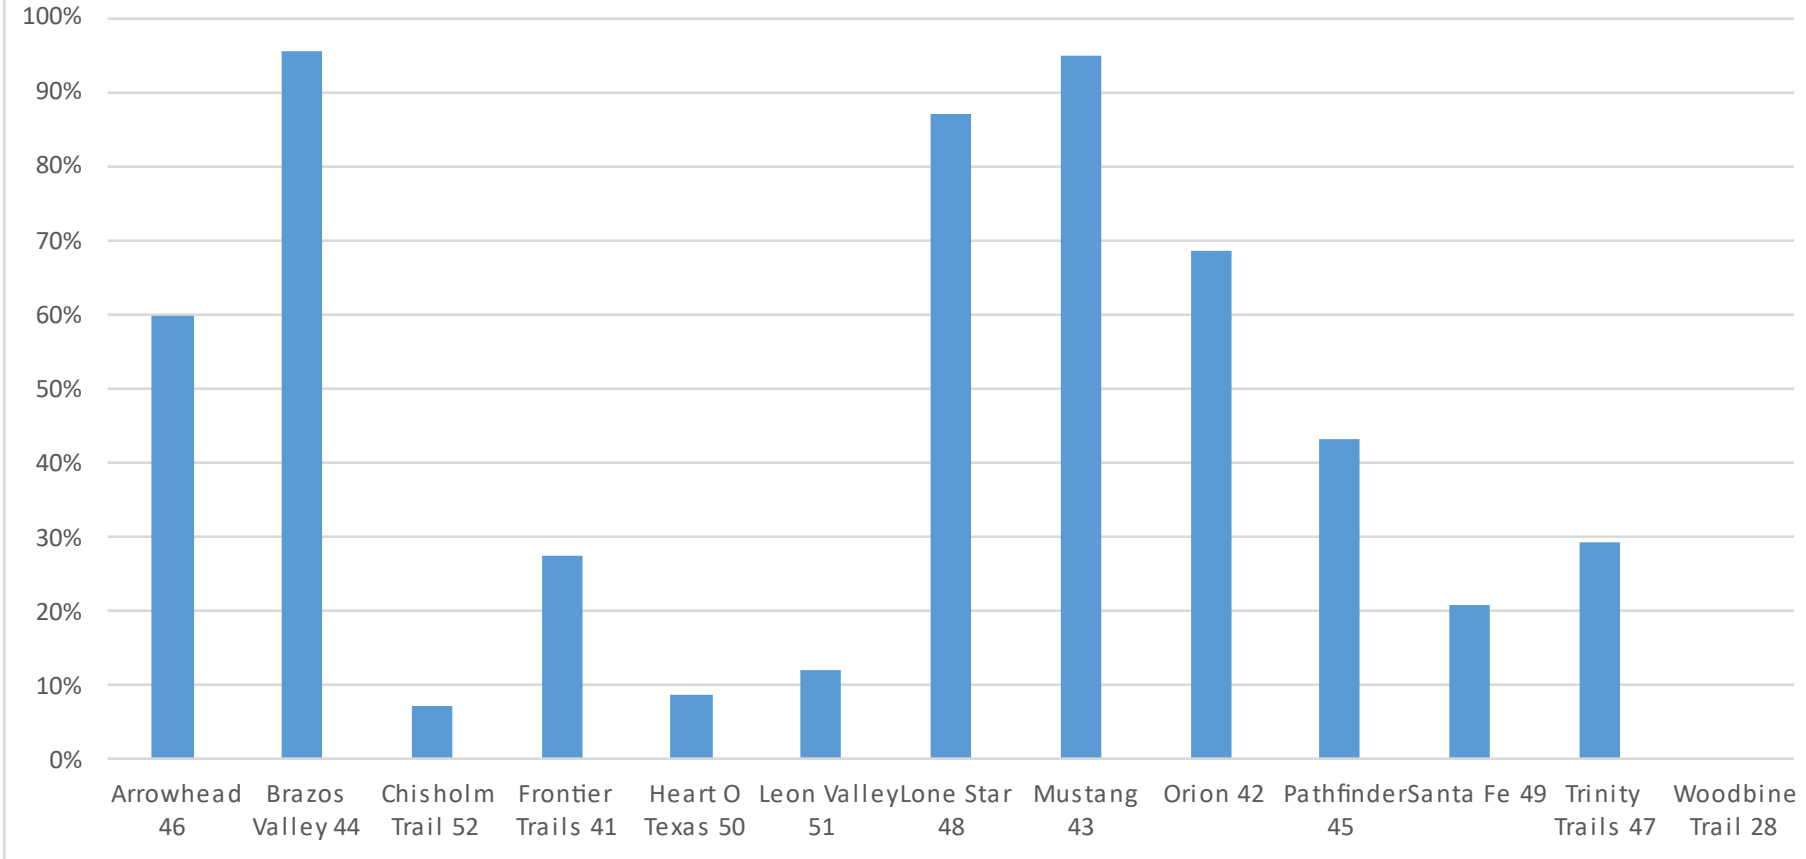

Percentage of Units on Track for JTE Contact Gold Units \geq 6 contacts including 1 Detailed Assessment

****First month requiring 5 contacts**

BOY SCOUTS OF AMERICA®

Percent Units with Detailed Assessment

Percentage of New Units Contacted this Year

New Unit = unit created in last 3 years

BOY SCOUTS OF AMERICA®

ZUZV Zero Units with Zero Visits