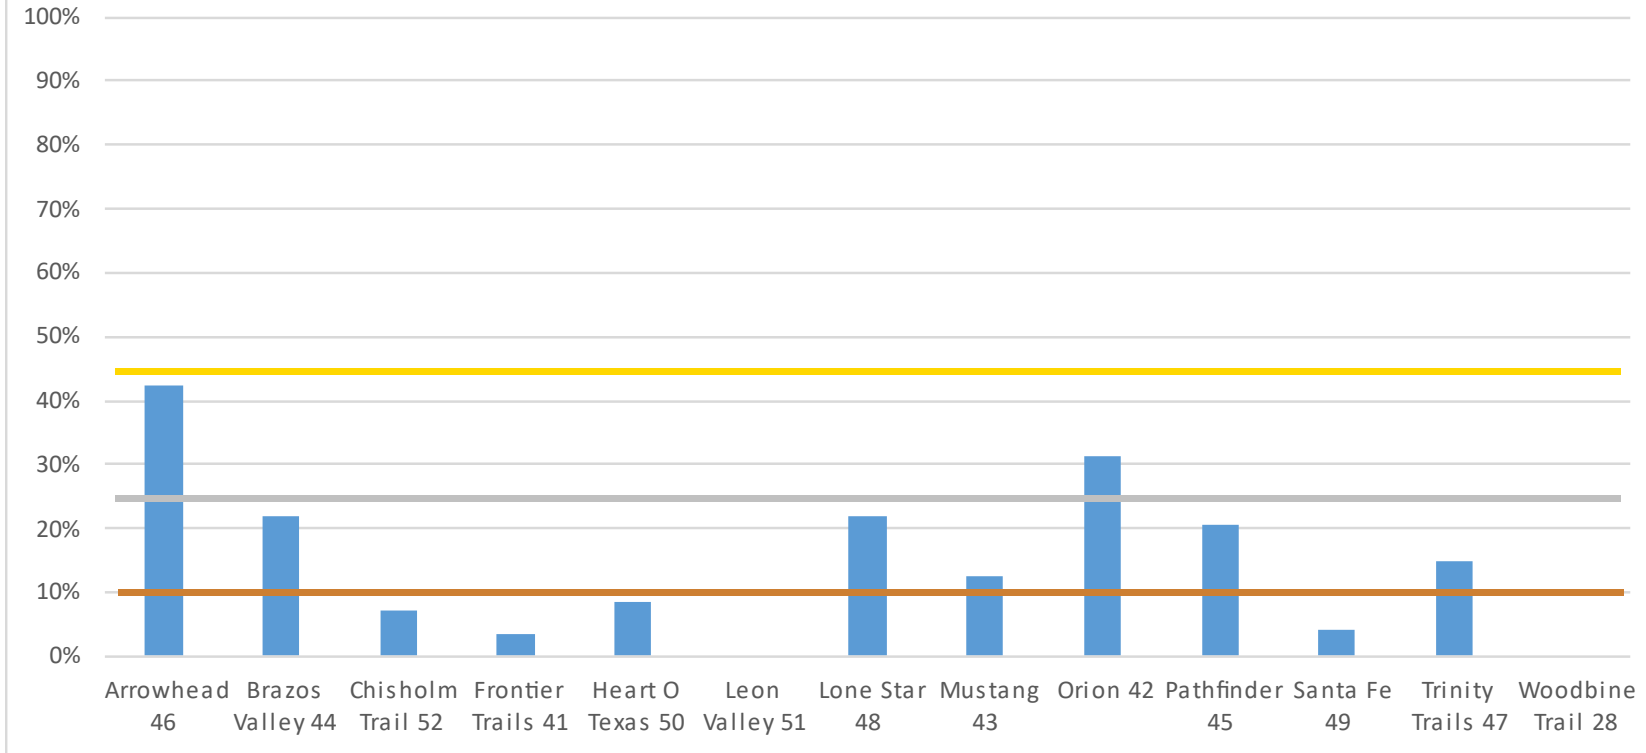

December 2022

Items of interest...

- JTE Contact Gold requires 6 simple including 1 detailed assessments
- Contacts in Dec -> 53 vs Nov -> 77
- Number of New Units Dec -> 101 vs Nov -> 97 (+4 !!)
 - Log your contacts with these new units or it will be reflected as a New Unit not contacted on the end of year report !!
- New Unit Contacts Up !! Dec -> 78.2% vs Nov -> 67%
- Simple assessments Dec -> 1303 vs Nov -> 1143 (+160 !!)
- Detailed assessments Dec -> 222 vs Nov -> 195 (+27 !!)

Percentage of Units on Track for JTE Contact Gold Units \geq 6 contacts including 1 Detailed Assessment

****First month requiring 5 contacts**

BOY SCOUTS OF AMERICA®

Percent Units with Detailed Assessment

Percentage of New Units Contacted this Year

New Unit = unit created in last 3 years

BOY SCOUTS OF AMERICA®

ZUZV Zero Units with Zero Visits