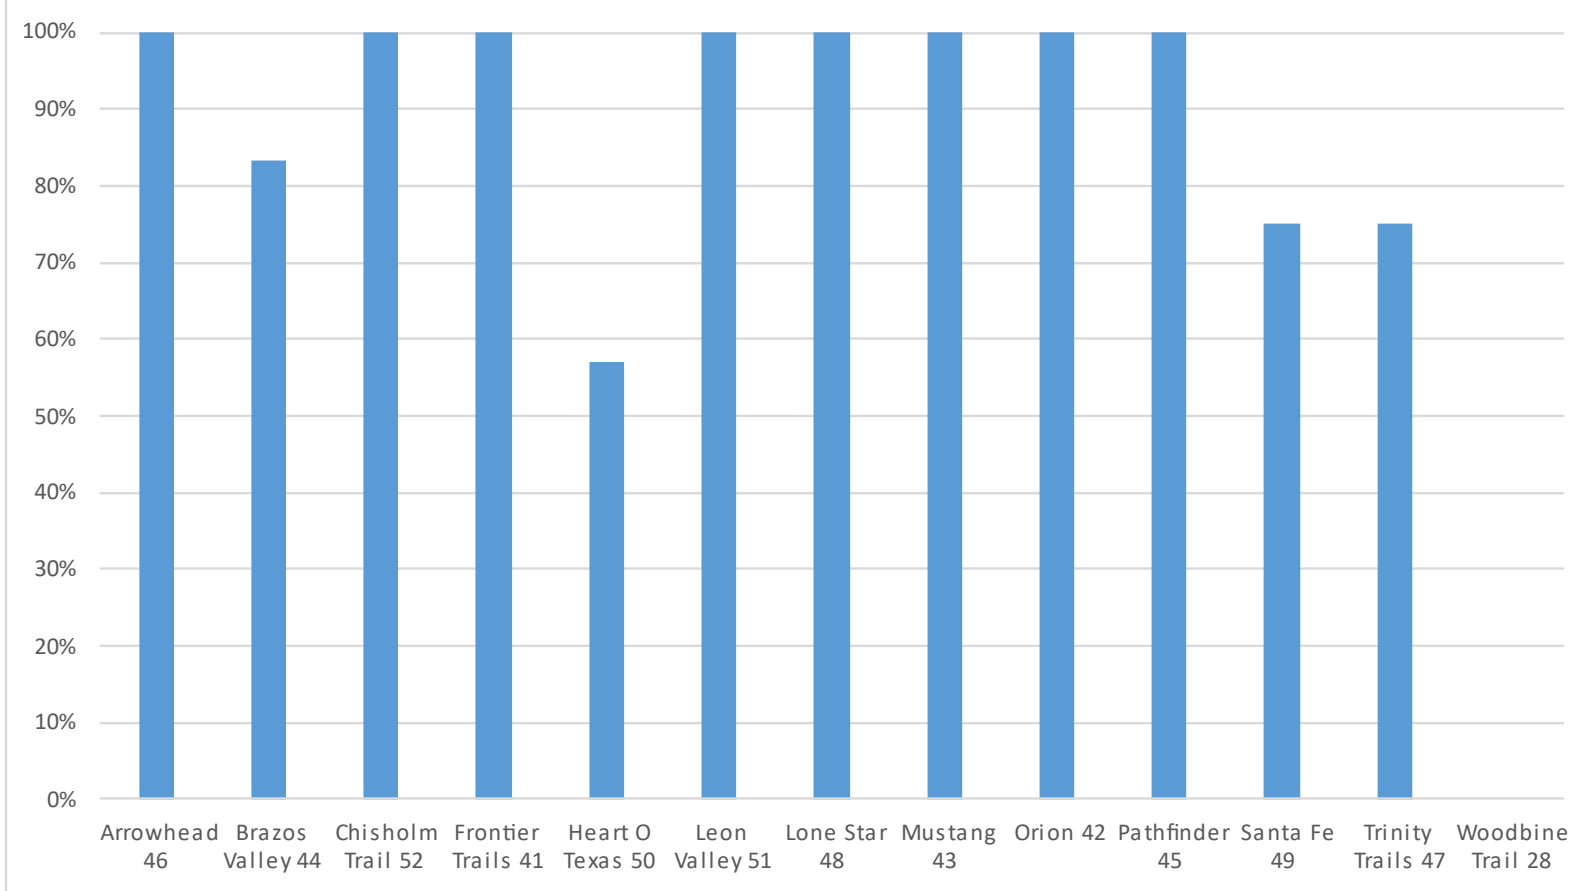

Percentage of Units on Track for JTE Contact Gold Units \geq 6 contacts including 1 Detailed Assessment

****First month requiring 5 contacts**

BOY SCOUTS OF AMERICA®

Percent Units with Detailed Assessment

Percentage of New Units Contacted this Year

New Unit = unit created in last 3 years

BOY SCOUTS OF AMERICA®

ZUZV Zero Units with Zero Visits